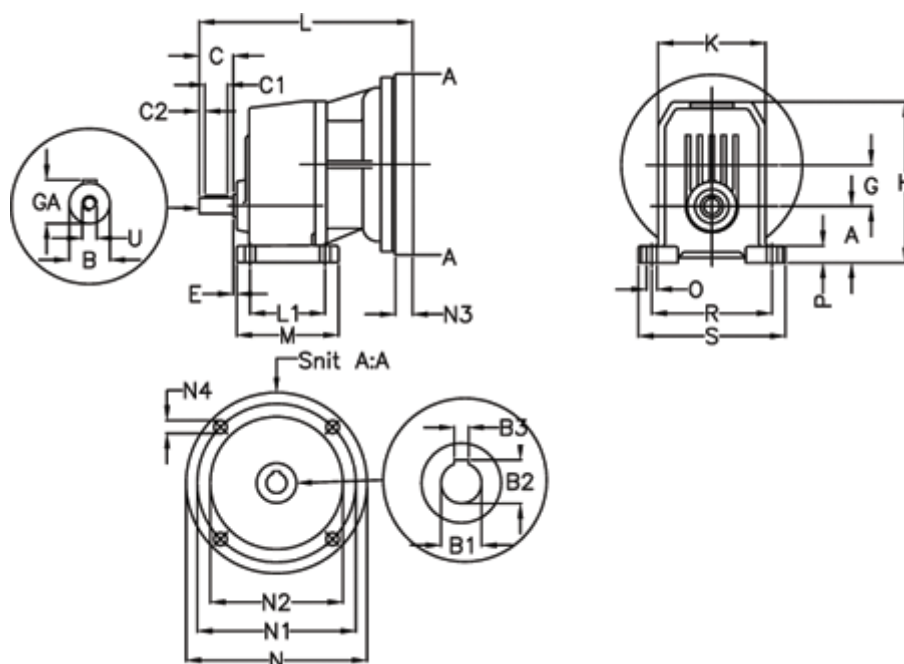

Data Sheet

Article number: 40550400861235

Description: Single Stage Helical Gear
S 401-8,6-P90B5

Measures

A = 70	E = 23.0	M = 165.0	R = 180
B = 28	F = 8x7x50	N = 200	S = 215
B1 = 24	G = 61.7	N1 = 165	U = M8
B2 = 27.3	GA = 31.0	N2 = 130	
B3 = 8	H = 224.5	N3 = -	
C = 60	K = 155	N4 = M12x16	
C1 = 50	L = 304	O = 14	
C2 = 5	L1 = 125.0	P = 21.0	